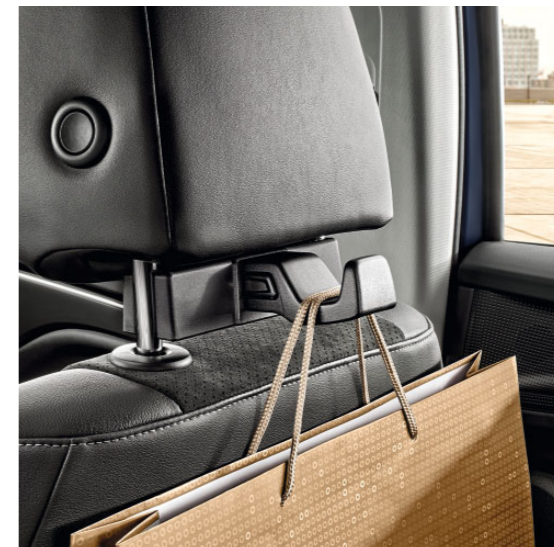

Smart holder – hook
3V0 061 126