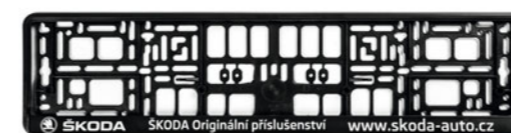

Rear View Camera
657 054 634

Rear Parking Sensors
657 054 630B | for vehicles produced from CW30/2020

Car care products

For the details check our car cosmetics catalogue.

Number plate holder

000 071 800M

Number plate holder – ŠKODA Motorsport