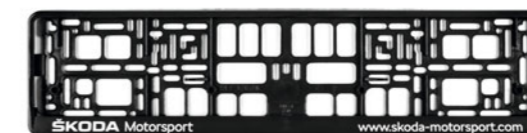

Rear View Camera
657 054 634

Rear Parking Sensors
657 054 630B | for vehicles produced from CW30/2020

Car care products

For the details check our car cosmetics catalogue.

Number plate holder

000 071 800M

Number plate holder – ŠKODA Motorsport