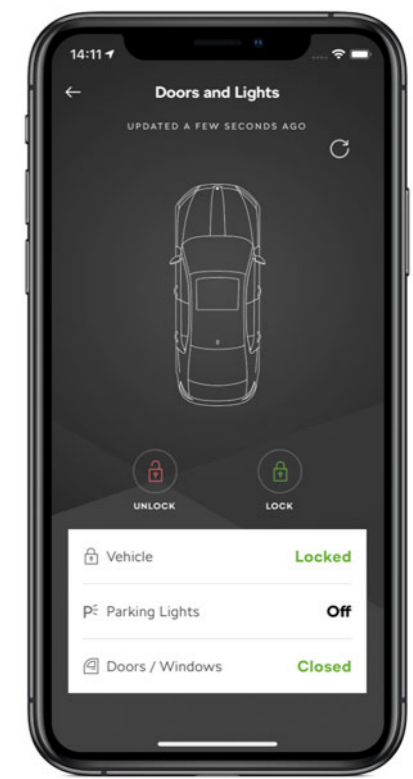

CONNECTIVITY

MyŠKODA

ŠKODA CONNECT AND OTHER DIGITAL SERVICES IN YOUR POCKET

It's about the journey, not just the destination – and with the ŠKODA SCALA, everyone in the vehicle can enjoy the trip. A connected multimedia system makes it easy to communicate with friends and family, get the information you need, and keep you and your passengers happy and entertained while you drive.

With the MyŠKODA app you can enjoy even greater interaction with your vehicle. Use the app to remotely check the status of your vehicle, lock or unlock it, or display its parking position. Benefit from statistical insights into your last trip and use them to plan a more efficient route next time. The app also offers access to the vehicle manual or allows you to interact with your preferred service partner, with a number of further functions just waiting to be explored.

With the MyŠKODA app in place, your car remains under your control at all times. The app is available for download via the App Store (iOS) and Google Play (Android). ŠKODA Connect services are available based on the ordered service bundle: Infotainment Online or Proactive Service and Remote Access.