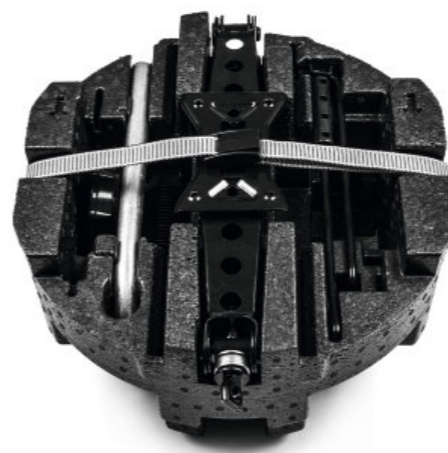

Mechanical gearbox locking system for LHD

655 071 775 | manual transmission
 665 071 775A | automatic transmission

Spare wheel set

657 093 860C | for vehicles without a spare wheel

16" spare wheel

658 601 011 | 6J x 16" ET35