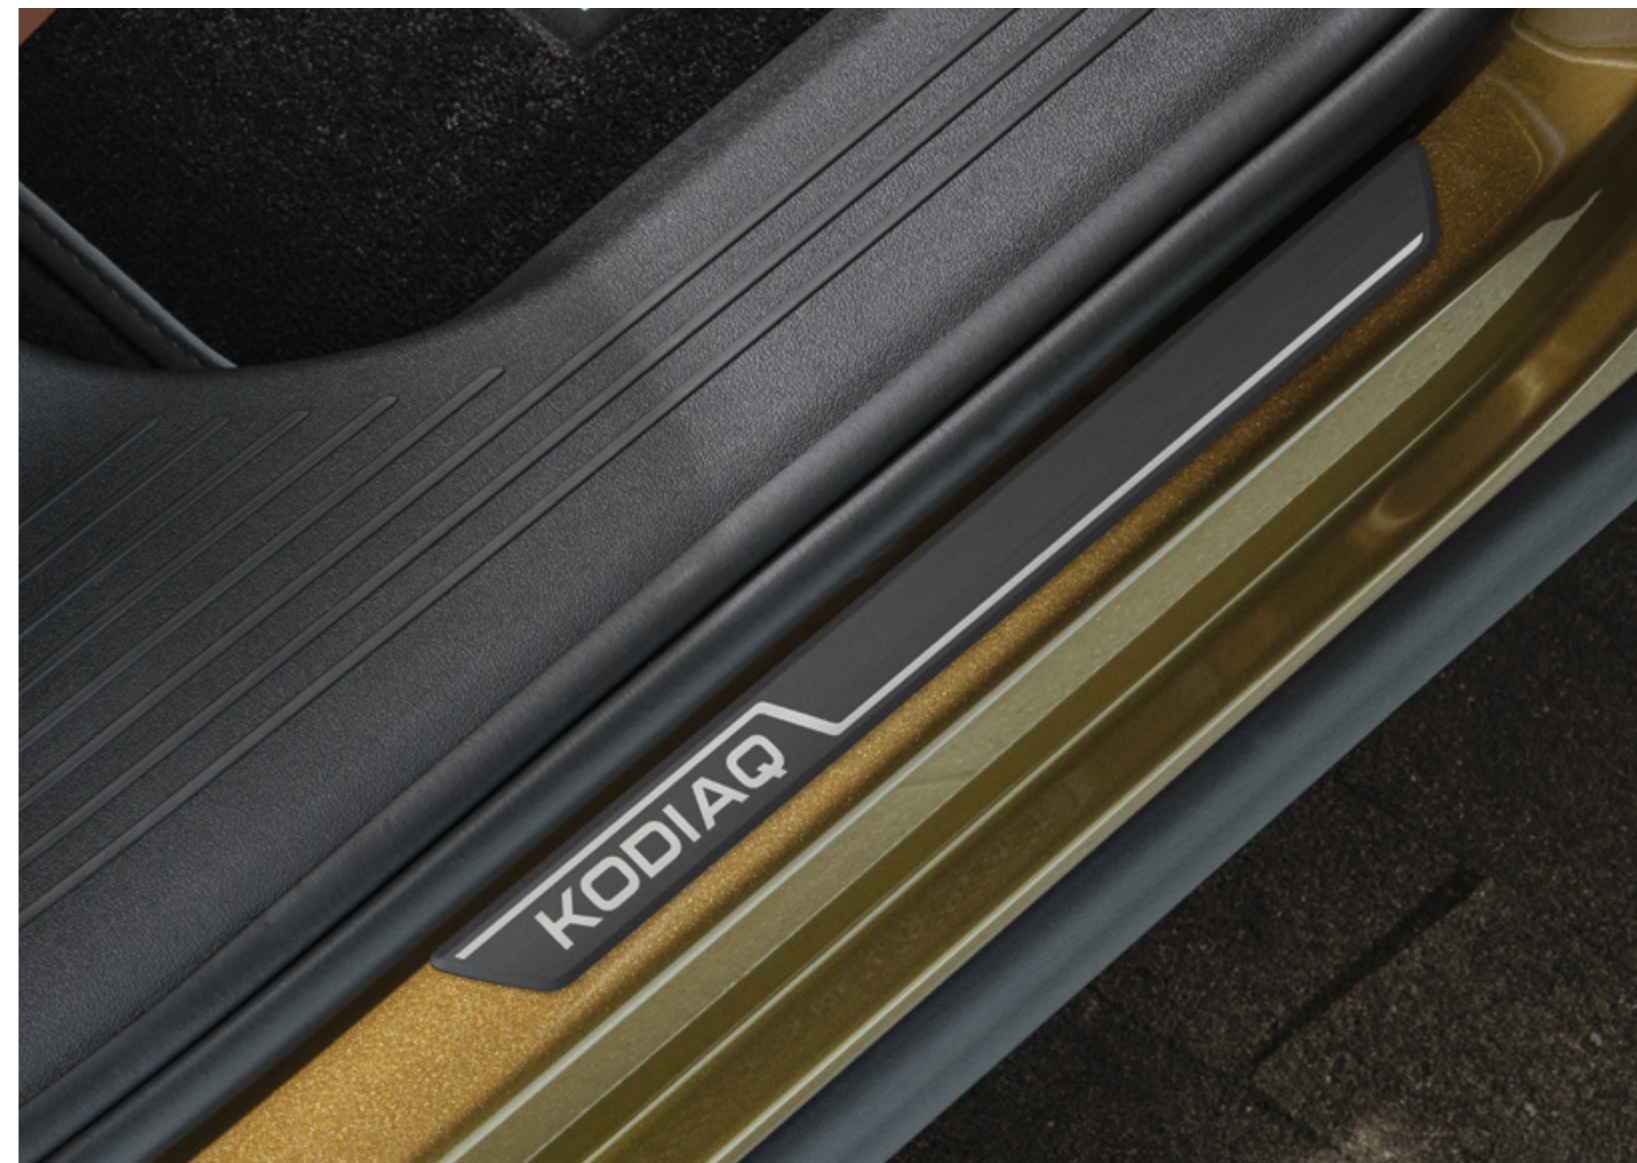

Decorative door sill strips – rear

57H 071 303C | black