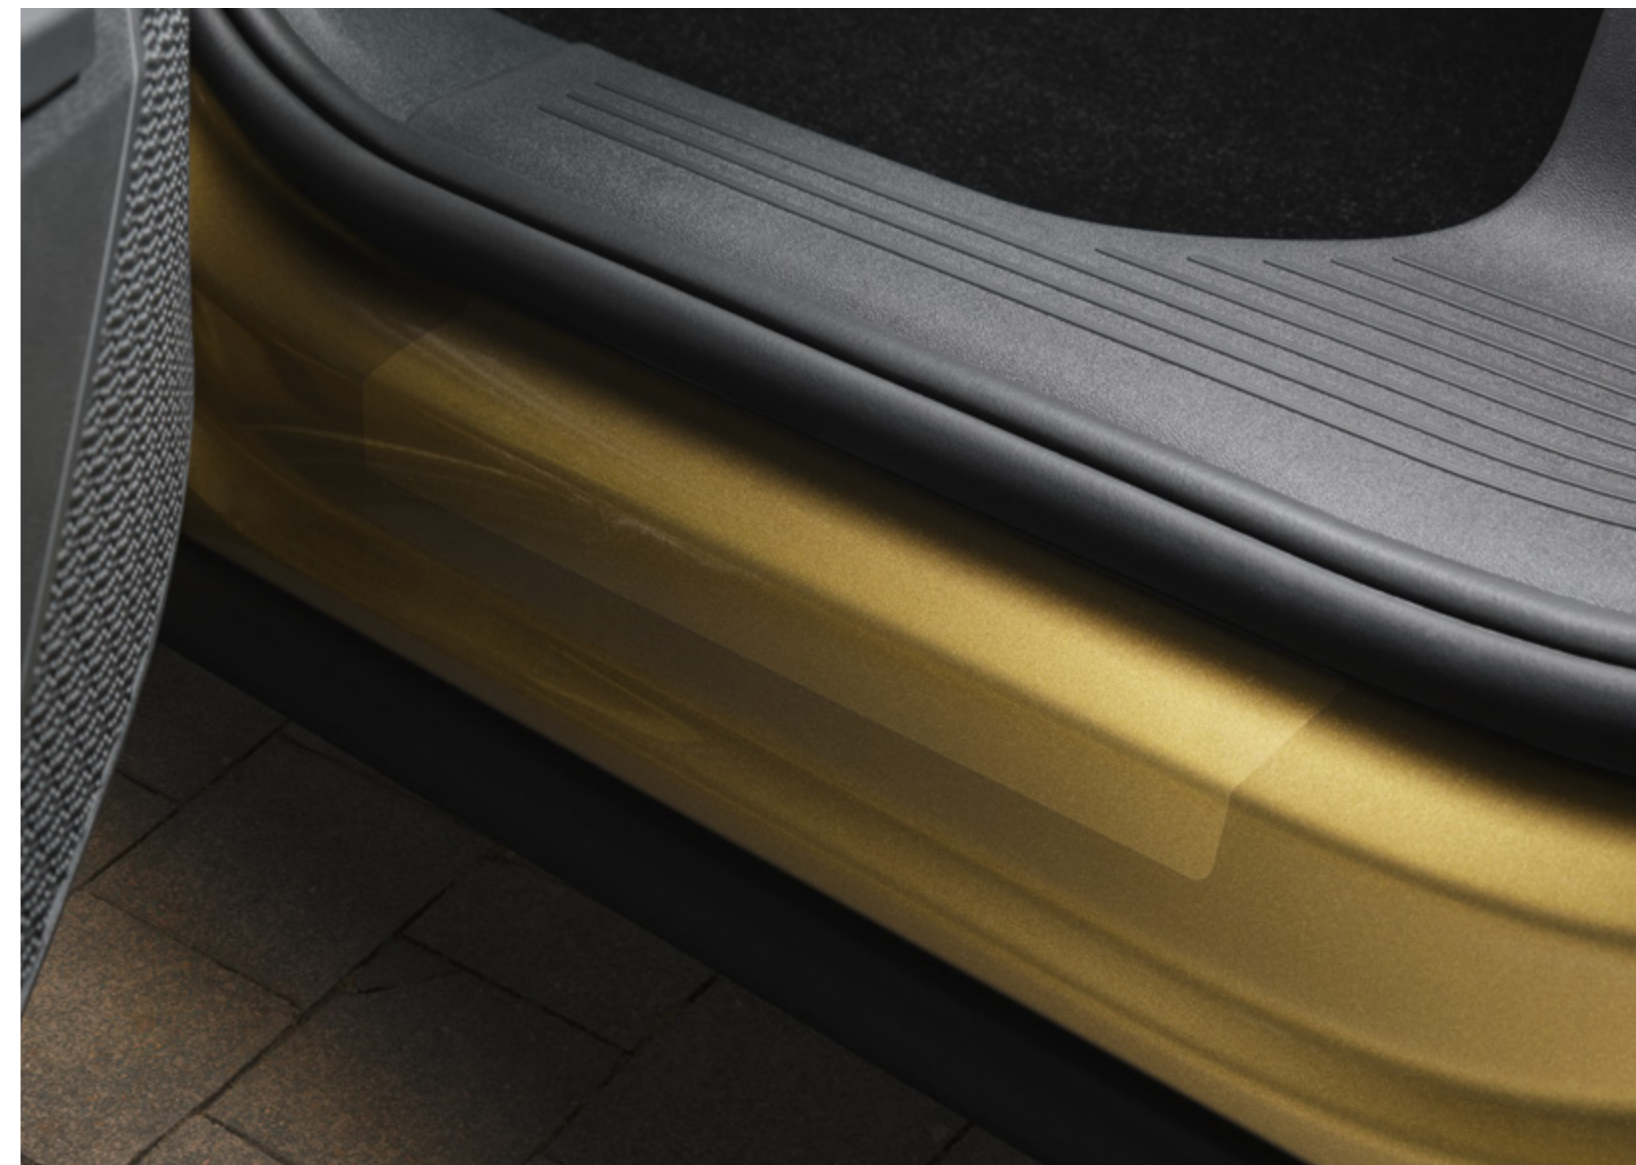

Protective door sill foils rear – transparent

57H 071 310A