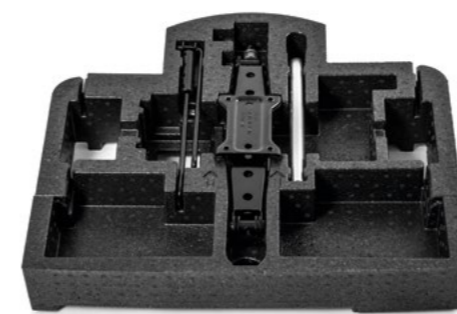

Mechanical transmission locking system

5E3 071 775 | manual transmission
 5E3 071 775A | automatic transmission

Spare wheel set

5E3 093 860B

18" spare wheel

5E3 601 011B | 3.5J x 18" ET25.5

Snow chains for 16" / 17" wheels