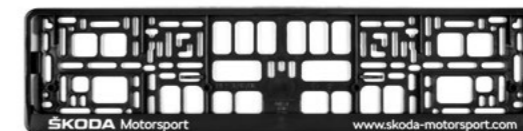

000 071 800M

Number plate holder – ŠKODA Motorsport

000 071 800N

Number plate pad

KEA 075 004

2-in-1 display cleaner

000 096 311T

This practical set comprises a cleaning agent and a high-quality cleaning cloth in a modern, minimalist design – a 2-in-1 that thoroughly cleans the screen, keeping it looking impeccable. The cleaning fluid and microfibre cloth ensure that any dirt or annoying fingerprints are completely removed.