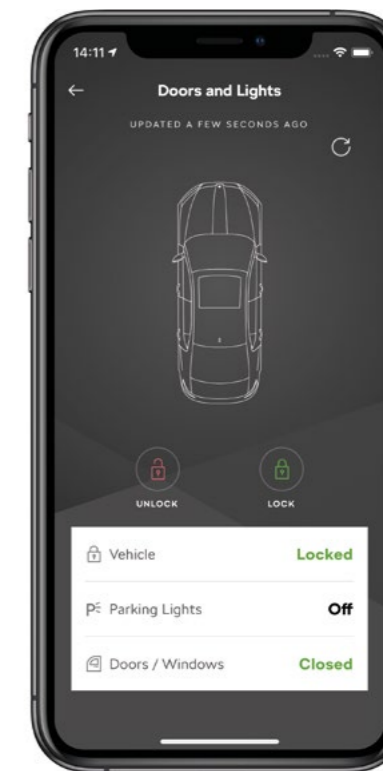

CONNECTIVITY

MyŠKODA

ŠKODA CONNECT AND OTHER DIGITAL SERVICES IN YOUR POCKET

It's about the journey, not just the destination – and with the ŠKODA OCTAVIA, everyone in the vehicle can enjoy the trip. A connected multimedia system makes it easy to communicate with friends and family, get the information you need, and keep you and your passengers happy and entertained while you drive.

With the MyŠKODA app you can enjoy even greater interaction with your vehicle. Use the app to remotely check the status of your vehicle, lock or unlock it, or display its parking position. Benefit from statistical insights into your last trip and use them to plan a more efficient route next time. The app also offers access to the vehicle manual or allows you to interact with your preferred service partner, with a number of further functions just waiting to be explored.

With the MyŠKODA app in place, your car remains under your control at all times. The app is available for download via the App Store (iOS) and Google Play (Android). ŠKODA Connect services are available based on the ordered service bundle: Infotainment Online or Proactive Service and Remote Access.