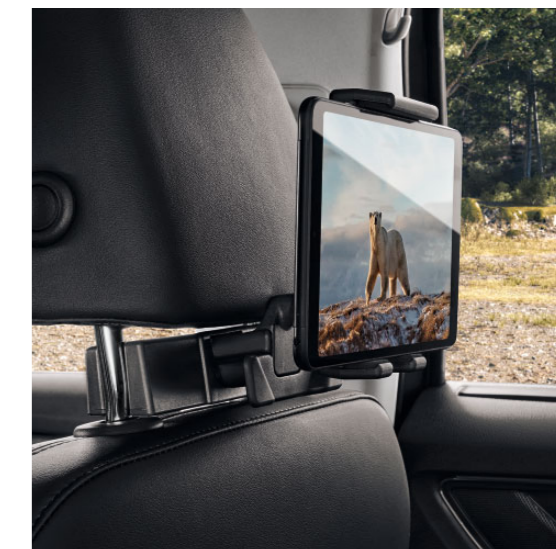

Smart holder - multimedia holder
3V0 061 129