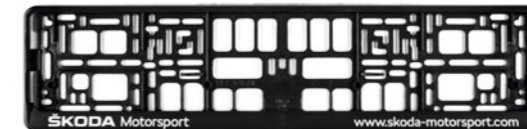

Refill pack – 2-in-1 display cleaner

000 096 311AA

200 ml refill liquid for display cleaner. The refill bottle has an easy to use refill nozzle.

CAR CARE PRODUCTS

Number plate holder

000 071 800M

Number plate holder – ŠKODA Motorsport