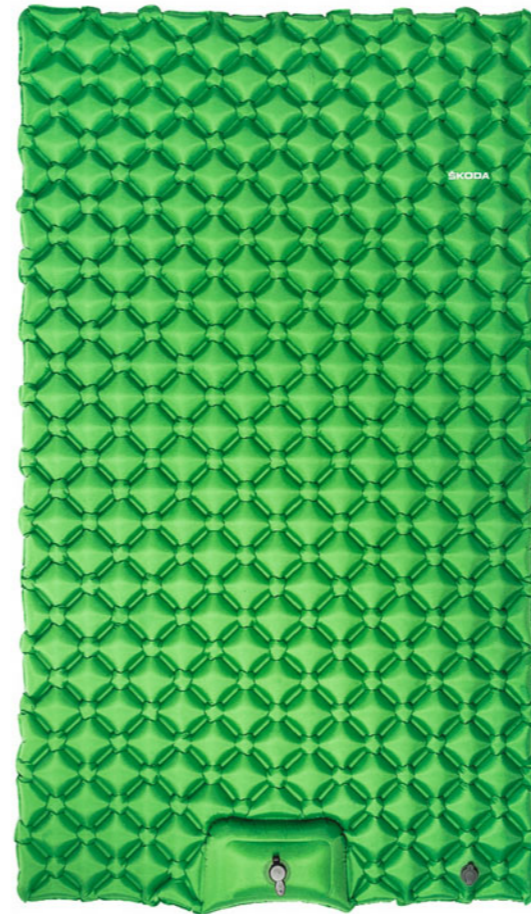

5L0 099 320

Jump starter powerbank

000 051 763R

Spare bulb and fuse set

565 052 000J | High LED, Top
6VA 052 000 | High LED, Basic

BRANDED GOODS

Inflatable Sleeping Mat for two

Colour: green
Dimensions: 180 cm x 105 cm x 5 cm (30 cm x Ø 15 cm packed)
Weight: 1078 g
000069620C

Sleeping Bag and Blanket in 1
Material: Outer material: 100% polyester ripstop
Inner material: 70% polyester, 30% cotton
Filling: 100% polyester, one channel bonded hollowfibre, 1 x 110 g/m²
Colour: anthracite, inside green
Dimensions: 92.5 cm x 190 (225) cm (40 cm x 23 cm packed)
Weight: 440 g
000069621B