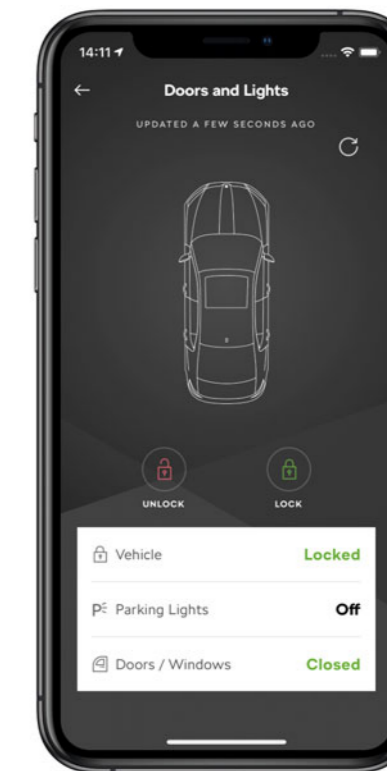

* Cannot be used for vehicles with Active TPMS.

CONNECTIVITY

MyŠKODA

ŠKODA CONNECT AND OTHER DIGITAL SERVICES IN YOUR POCKET

It's about the journey, not just the destination – and with the ŠKODA KODIAQ, everyone in the vehicle can enjoy the trip. A connected multimedia system makes it easy to communicate with friends and family, get the information you need, and keep you and your passengers happy and entertained while you drive.

With the MyŠKODA app you can enjoy even greater interaction with your vehicle. Use the app to remotely check the status of your vehicle, lock or unlock it, or display its parking position. Benefit from statistical insights into your last trip and use them to plan a more efficient route next time. The app also offers access to the vehicle manual or allows you to interact with your preferred service partner, with a number of further functions just waiting to be explored.

With the MyŠKODA app in place, your car remains under your control at all times. The app is available for download via the App Store (iOS) and Google Play (Android). ŠKODA Connect services are available based on the ordered service bundle: Infotainment Online or Proactive Service and Remote Access.